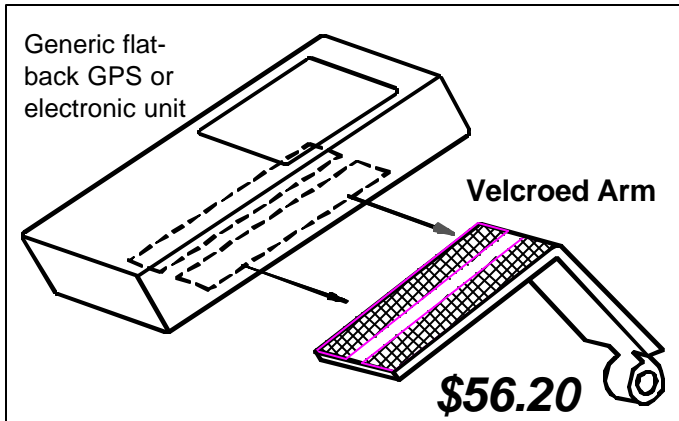

BONANZA YOKE MOUNTS FOR MOST GPSs AND THE AUTEL CHARTBOARD

QC-S-BY100 or BY195
Bonanza yoke mount with vertical-4- Holes Arm fits original Lowrance AirMap 100 (6-hole for later production) & Garmin 195.

QC-S-BY196 Mount has horizontal-4-holes Arm. Fits Garmin 196, 295, 296, and 396.

Also have **BY** mounts with arms for Garmin 55, Lowrance Airmap 300, Apollo 920, Magellan Skyblazer, and Trimble FlightMate Pro (same price)