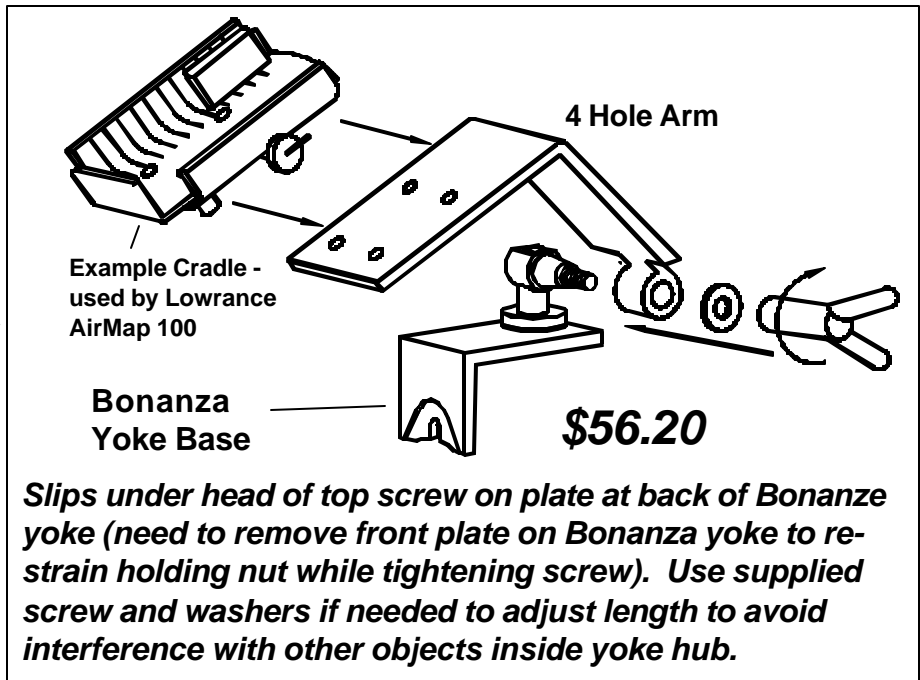

BONANZA YOKE MOUNTS FOR MOST GPSs AND THE AUTEL CHARTBOARD

QC-S-BY100 or BY195
Bonanza yoke mount with vertical-4- Holes Arm fits original Lowrance AirMap 100 (6-hole for later production) & Garmin 195.

QC-S-BY196 Mount has horizontal-4-holes Arm. Fits Garmin 196, 295, 296, and 396.

Also have **BY** mounts with arms for Garmin 55, Lowrance Airmap 300, Apollo 920, Magellan Skyblazer, and Trimble FlightMate Pro (same price)

QC-S-BYxxx (Includes base, not shown) Velcro Arm Mounts for:
Lowrance AirMap 300 (xxx = 300)
Apollo 920 (xxx = 920)
Magellan SkyBlazer (xxx=SB)
Or any Flat-Backed handheld transceiver or GPS or other device

QC-S-BYSN
Chartboard Yoke Mount - Deluxe Board holds open, folded back, bound NOS volume and enroute chart/ approach plate. Note that board arm differs from GPS arms.